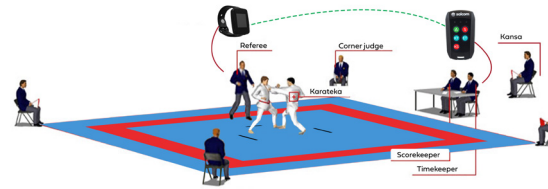

Karate

Referee Training System

Elevate Your Tournament with Professional Officials

A successful tournament depends on well prepared and trained officials. Our Karate Referee Training System ensures an enjoyable experience for everyone by enabling fast and confident development of referees and officials.

Focused and Efficient Training

Referees must stay focused on incorrect contact area, excessive contact, reaction to contact, out of the area and other events. Our system minimizes distractions related to time management, allowing new officials to achieve professional proficiency quickly. It operates independently, without the need for additional equipment or software, making it versatile for both training and real-time matches.

Build Confidence and Competence

Discrete Alerts sent directly to a referee's wearable device provide an excellent opportunity for building confidence and competence swiftly and effectively.

Ideal for All Organisations and Levels

Perfect for investing in developing referees, judges, and officials, this low-cost, highly effective training system is essential. It helps build the confidence and competence needed to deliver a superior experience for athletes, officials, and spectators.

KUMITE training & application