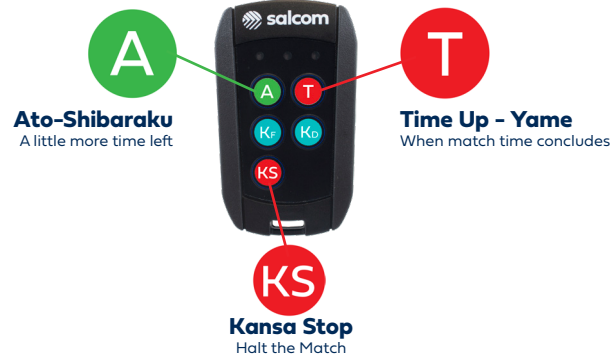

Karate

Referee Training System

Elevate Your Tournament with Professional Officials

A successful tournament depends on well prepared and trained officials. Our Karate Referee Training System ensures an enjoyable experience for everyone by enabling fast and confident development of referees and officials.

Focused and Efficient Training

Referees must stay focused on incorrect contact area, excessive contact, reaction to contact, out of the area and other events. Our system minimizes distractions related to time management, allowing new officials to achieve professional proficiency quickly. It operates independently, without the need for additional equipment or software, making it versatile for both training and real-time matches.

Build Confidence and Competence

Discrete Alerts sent directly to a referee's wearable device provide an excellent opportunity for building confidence and competence swiftly and effectively.

Ideal for All Organisations and Levels

Perfect for investing in developing referees, judges, and officials, this low-cost, highly effective training system is essential. It helps build the confidence and competence needed to deliver a superior experience for athletes, officials, and spectators.

KUMITE training & application