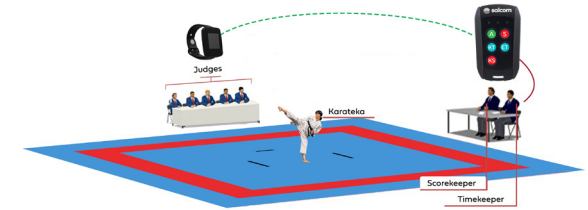

KATA training & application