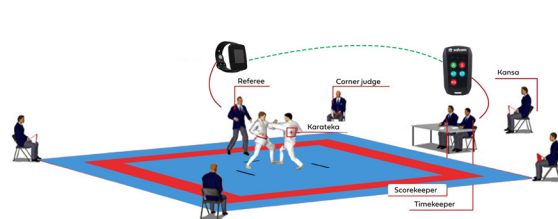

Karate

Referee Training System

Elevate Your Tournament with Professional Officials

A successful tournament depends on well prepared and trained officials. Our Karate Referee Training System ensures an enjoyable experience for everyone by enabling fast and confident development of referees and officials.

Focused and Efficient Training

Referees must stay focused on incorrect contact area, excessive contact, reaction to contact, out of the area and other events. Our system minimizes distractions related to time management, allowing new officials to achieve professional proficiency quickly. It operates independently, without the need for additional equipment or software, making it versatile for both training and real-time matches.

Build Confidence and Competence

Discrete Alerts sent directly to a referee's wearable device provide an excellent opportunity for building confidence and competence swiftly and effectively.

Ideal for All Organisations and Levels

Perfect for investing in developing referees, judges, and officials, this low-cost, highly effective training system is essential. It helps build the confidence and competence needed to deliver a superior experience for athletes, officials, and spectators.

KUMITE training & application