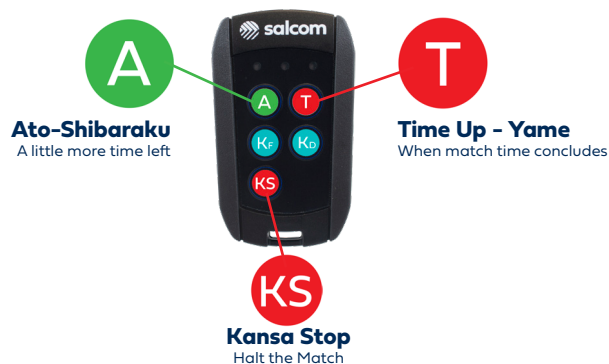

Karate

Referee Training System

Elevate Your Tournament with Professional Officials

A successful tournament depends on well prepared and trained officials. Our Karate Referee Training System ensures an enjoyable experience for everyone by enabling fast and confident development of referees and officials.

Focused and Efficient Training

Referees must stay focused on incorrect contact area, excessive contact, reaction to contact, out of the area and other events. Our system minimizes distractions related to time management, allowing new officials to achieve professional proficiency quickly. It operates independently, without the need for additional equipment or software, making it versatile for both training and real-time matches.

Build Confidence and Competence

Discrete Alerts sent directly to a referee's wearable device provide an excellent opportunity for building confidence and competence swiftly and effectively.

Ideal for All Organisations and Levels

Perfect for investing in developing referees, judges, and officials, this low-cost, highly effective training system is essential. It helps build the confidence and competence needed to deliver a superior experience for athletes, officials, and spectators.

KUMITE training & application