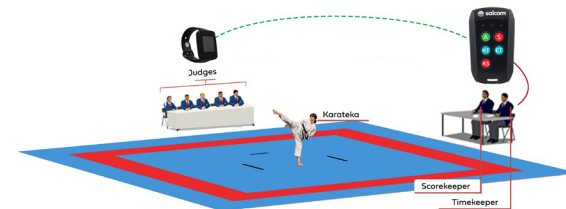

KATA training & application