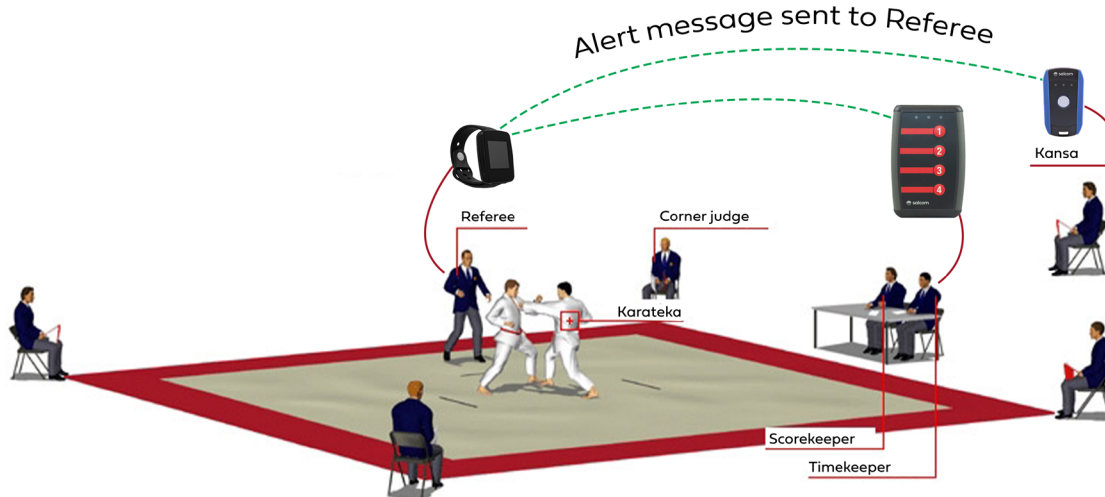

Karate Referee Alert System

During a Kumite match, every moment carries immense importance.

The Karate Referee Alert System is vital, ensuring unwavering focus on athletes and actions, preventing any oversight by Referees, Kansa, or Timekeepers.

Key Benefits

- » Offers a modern, synchronized approach and Kansa alert communications during matches.
- » Alternative or complement to, supporting the traditional whistle system.
- » Ensures vital rule-based moments, such as the announcement of Ato-Shibaraku are not missed.
- » Engineered for optimal performance in crowded, noisy indoor environments with close proximity of multi-Tatamis.
- » Design mitigates time-related confusion caused by other audible signals such as whistles and scoreboards.
- » Elevates the experience for athletes, coaches, referees, match officials and spectators.
- » Both Kansa and the Timekeeper can individually alert the referee, ensuring swift response and immediate action.
- » The referee remains focused on the athletes, enhancing judgment in cases involving contact and energy transfer.
- » Customizable audible, vibration, or combined alert options to suit individual Federation requirements.
- » Modernizes Tatami communication to reduce time related issues and protests through an updated approach.

How it works

Alert - ATO-SHIBARAKU

- » When the match time reaches ATO-SHIBARAKU, the timekeeper presses button 1, triggering an audible/vibration alert to the referee to immediately announce 'ATO-SHIBARAKU' to the athletes.

Time Up – Yame

- » When the match time concludes, the Timekeeper presses button 2, initiating an audible/vibration alert to the referee, prompting them to stop the match.

Stop Match

- » As required the Kansa or Scorekeeper has the autonomy to activate the button on the handheld pendant, initiating an audible/vibrate alert that promptly notifies the referee to halt the match.